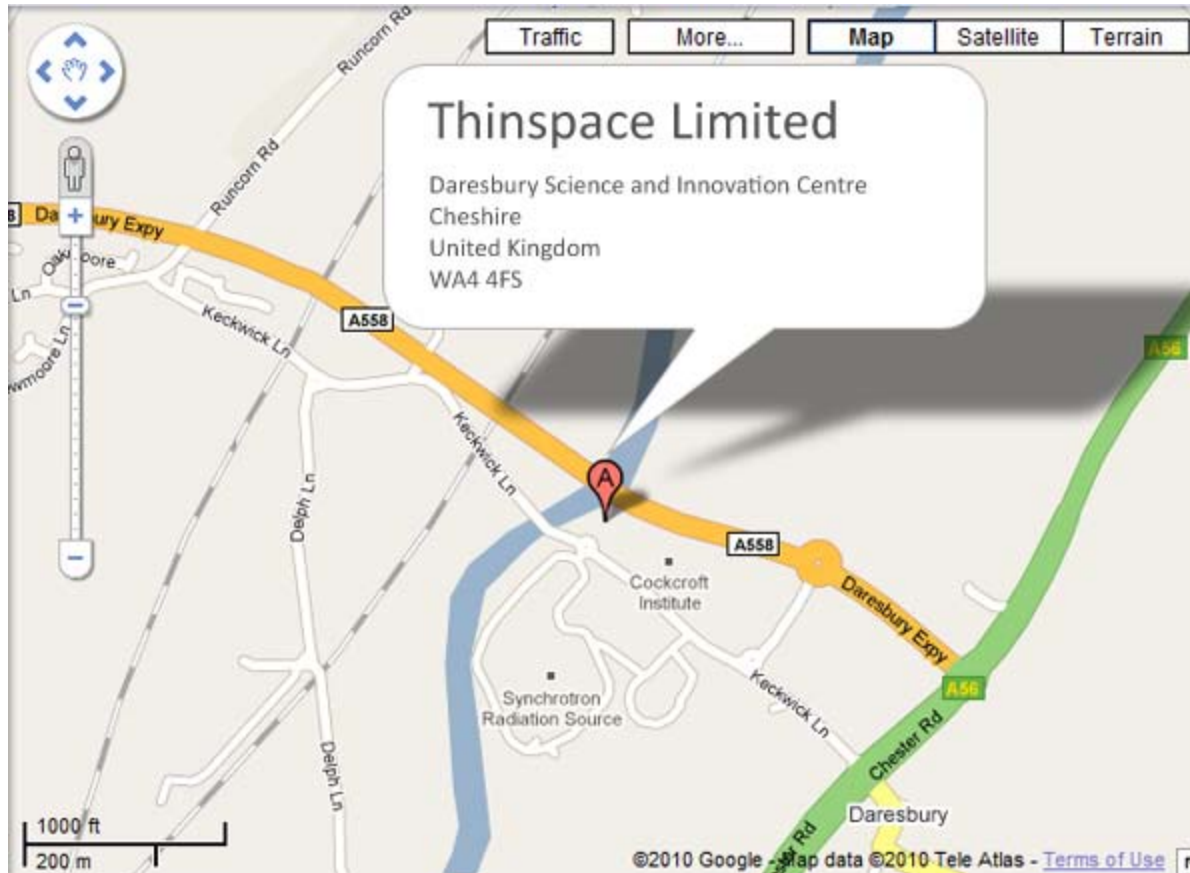

There is FREE parking available on site.

By Air:

Liverpool and Manchester Airports are both 20 minutes away.

From the M6:

Exit the M6 at junction 20a and join the M56 towards Chester. At junction 11 exit the M56 and at the roundabout take the third exit onto the A56 (Chester Road). At the next roundabout take the first exit onto the A558 (Daresbury Expressway). At the next roundabout take the first exit signposted 'Daresbury Science and Innovation Campus.' At the next roundabout take the second exit onto Keckwick Lane. Daresbury Innovation Centre is on the right hand side.

From Warrington:

Leave Warrington on the A57, A49 and A5060 towards Chester. Just after crossing Manchester Ship Canal bear left onto the A56 towards Daresbury. After 2.5 miles, at the roundabout, take the second exit onto the A558 Daresbury expressway and follow the directions from the M6.