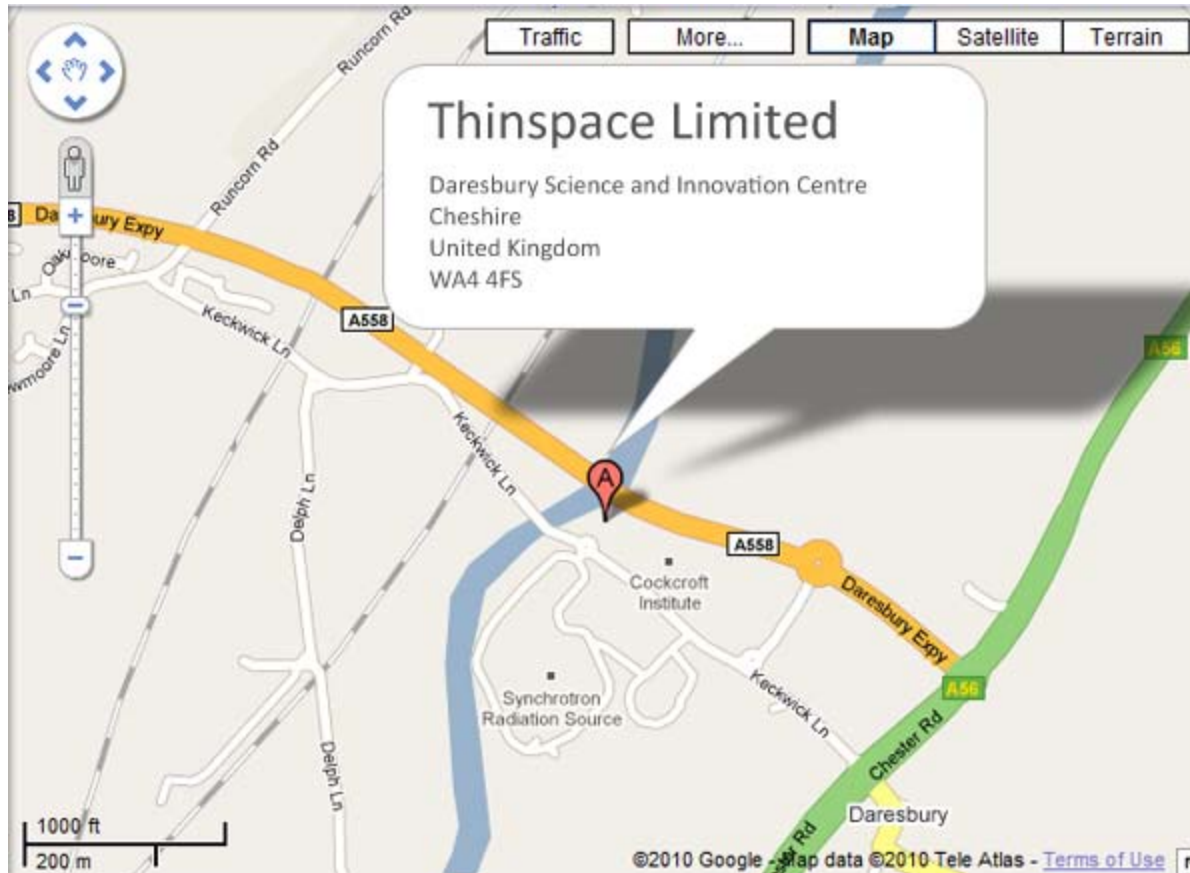

thinspace

Greener, Secure Computing

By Rail:

Runcorn and Warrington mainline stations are both about 10 minutes taxi journey away.

For train times call 08457 48 49 50 or visit www.nationalrail.co.uk

Parking:

There is FREE parking available on site.

By Air:

Liverpool and Manchester Airports are both 20 minutes away.

From the M6:

Exit the M6 at junction 20a and join the M56 towards Chester. At junction 11 exit the M56 and at the roundabout take the third exit onto the A56 (Chester Road). At the next roundabout take the first exit onto the A558 (Daresbury Expressway). At the next roundabout take the first exit signposted 'Daresbury Science and Innovation Campus.' At the next roundabout take the second exit onto Keckwick Lane. Daresbury Innovation Centre is on the right hand side.

From Warrington:

Leave Warrington on the A57, A49 and A5060 towards Chester. Just after crossing Manchester Ship Canal bear left onto the A56 towards Daresbury. After 2.5 miles, at the roundabout, take the second exit onto the A558 Daresbury expressway and follow the directions from the M6.

Thinspace Limited

Daresbury Science & Innovation Centre
Keckwick Lane
Daresbury
Cheshire
WA4 4FS

☎: +44 (0) 1925 607 270/271/272

☎: +44 (0) 1925 607 275

✉ sales@thinspace.co.uk

✉ support@thinspace.co.uk

✉ enquiries@thinspace.co.uk

Copyright © 2010 Thinspace. All Rights reserved.